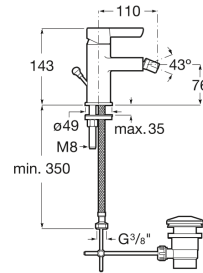

SAONA

Bidet mixer with pop-up waste

TECHNICAL DRAWINGS

FEATURES

- Application place: Bidet
- Faucet type: Single-lever
- Finish: Chrome
- Installation type: Deck-mounted
- Waste type: Pop-up waste

Saona

Collection of mixers with elegant and functional curves that face daily use.